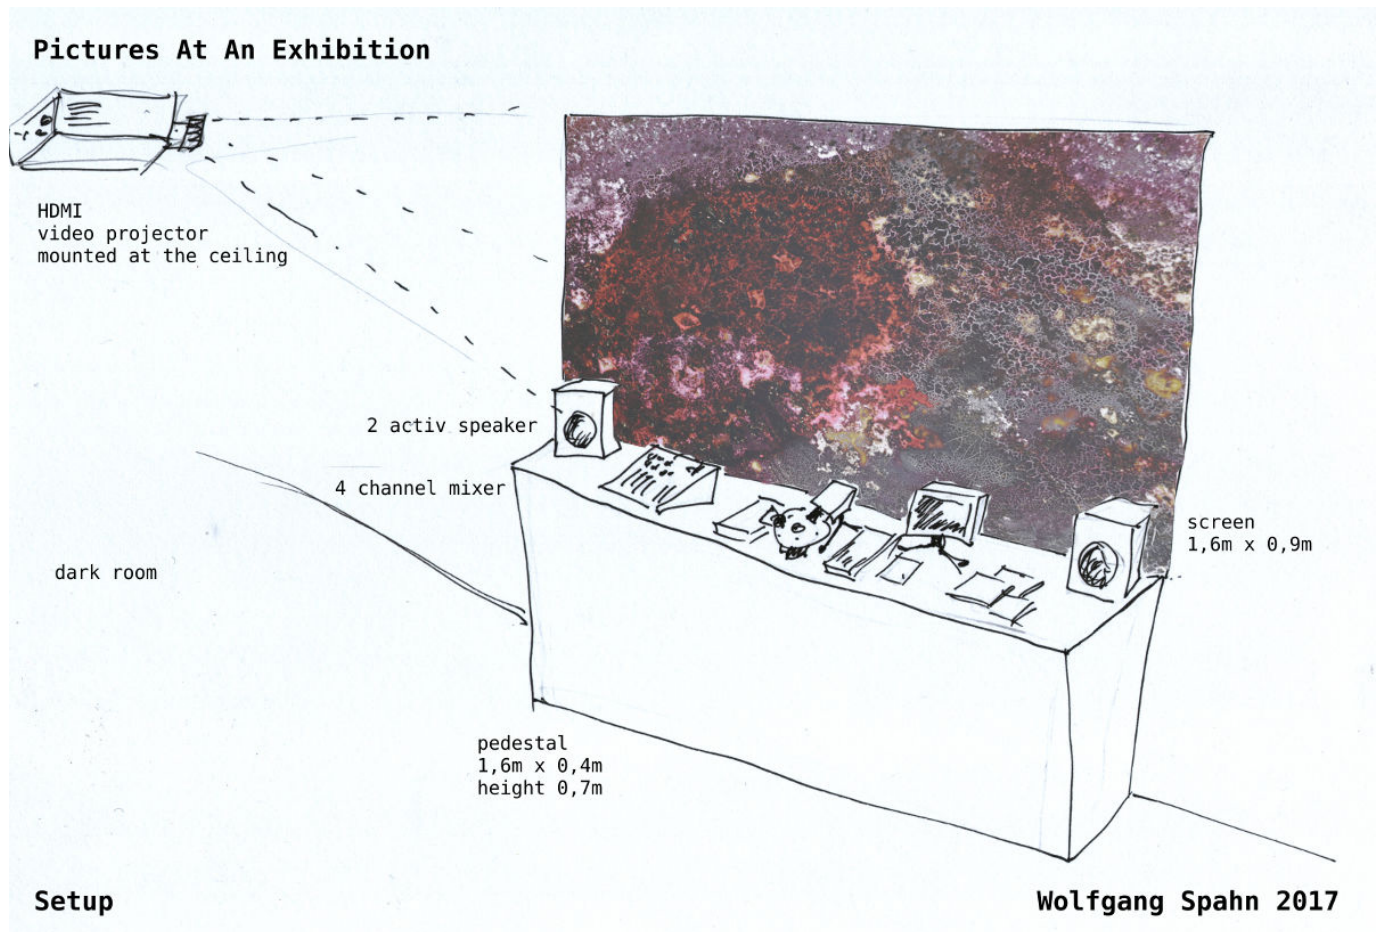

Picture of an Exhibition – Tec Rider

by Wolfgang Spahn

- dark room
- HDMI projector mounted under the ceiling
- screen 1.6m x 0.9m (same width like the pedestal)
- pedestal 1.6m x 0.4m, height ~0.7m
- small 4 channel mixer (1 aux return)
- speaker with amplifier (Dayton)
- long HDMI cable (from the pedestal to the projector)
- power sockets for 10 devices